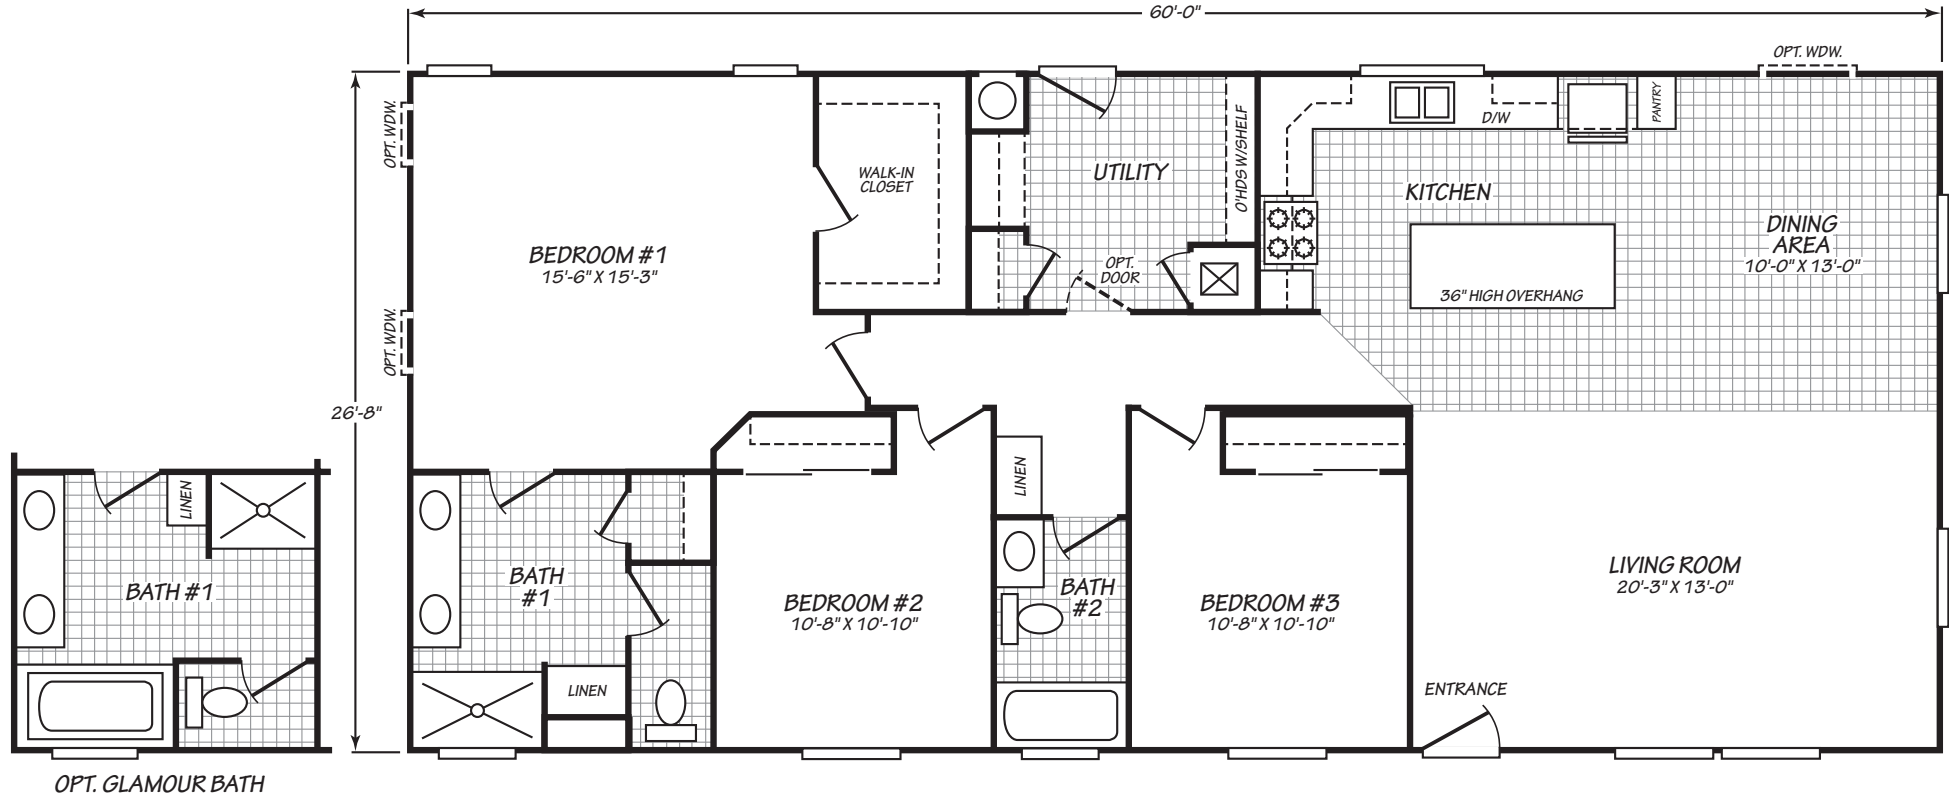

## MODEL 28603F

3 Bedroom • 2 Bath • 1,600 Square Feet

©2024 FLEETWOOD HOMES INC. ALL RIGHTS RESERVED

Important: Because we continually update and modify our products, it is important for you to know that our brochures and literature are for illustrative purposes only. **ILLUSTRATIONS MAY SHOW OPTIONAL FEATURES.** All information contained herein may vary from the actual home we build. Dimensions are nominal length and width measurements are from exterior wall to exterior wall. We reserve the right to make changes at any time, without notice or obligation, in prices, colors, materials, specifications, features and models. Please check with your retailer for specific information about the home you select.